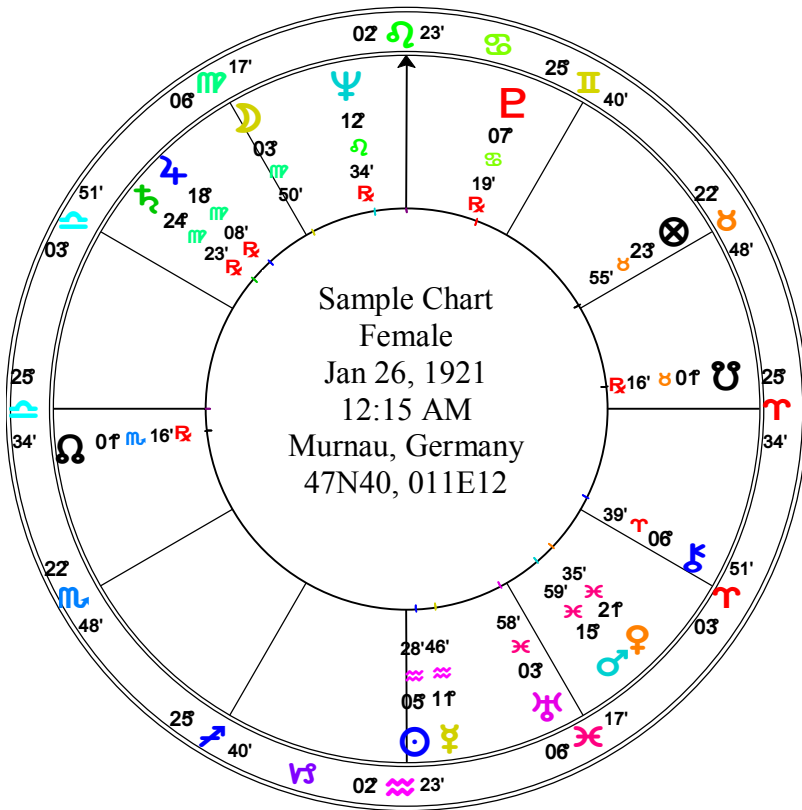

Betty Arcs

By Betty Petruk
Copyright 2003

The Natal Sun in Aquarius in the first Cycle begins in the 3rd house and ends in the 4th. These years were all about learning about the local environment, Family, leaning about nurturing, Family past and Heritage as well as structure and security in life. AT 2 years old she began to view her world independently. The BA (Betty Arc) Sun conjunct Natal Sun.

- Cycle 1 - Age 0-7 yrs (♊)
Years – 1921-1928
Houses – 3-4
- Cycle 2 - Age 8-14 yrs. (♋)
Years – 1929-1935
Houses – 4-5
- Cycle 3 Age 15-21 yrs (♌)
Years – 1936-1942
Houses – 5,6,7
- Cycle 4 Age 22-28 yrs (♍)
Years – 1943-1949
Houses – 7-8
- Cycle 5 Age 29-35 yrs (♎)
Years – 1950-1956
Houses – 8-9
- Cycle 6 Age 36-42 yrs (♏)
Years – 1957-1963
Houses – 9th. Intercepted
- Cycle 7 Age 43-49 yrs (♐)
Years – 1964-1970
Houses-9-10
- Cycle 8 Age 50-56 yrs (♑)
Years – 1971-1977
Houses – 10-11
- Cycle 9 Age 57-63 yrs (♒)
Years – 1978-1984
Houses – 11,12,ASC
- Cycle 10 Age 64-70 yrs (♓)
Years – 1985-1991
Houses – 1-2
- Cycle 11 Age 71-77 yrs (♈)
Years – 1992-1998
Houses – 2-3
- Cycle 12 Age 78-84 yrs (♉)
Years – 1999-2005
Houses – 3rd. Intercepted

Current Cycle 12, BA Sun in Capricorn intercepted in the 3rd. house. 2003 - had car accident and broke her arm. BA Sun at 18 to 21 degrees, trine Jupiter in Virgo in the 11th and sextile Venus in the fifth.

YR ↓ DEGREE → **Planetary Energy Grid - Place the Planet by degree, in colour sequence.**

YR ↓	0	1	2	3	4	5	6	7	8	9	10	11	12	13	14	15	16	17	18	19	20	21	22	23	24	25	26	27	28	29
1	☉	♈	♉	♊																										
2					☉	♋	♌																							
3										♍	♎																			
4														♏																
5																			♐			♑								
6																							♒	♓	♈	♉	♊	♋	♌	♍
7																														