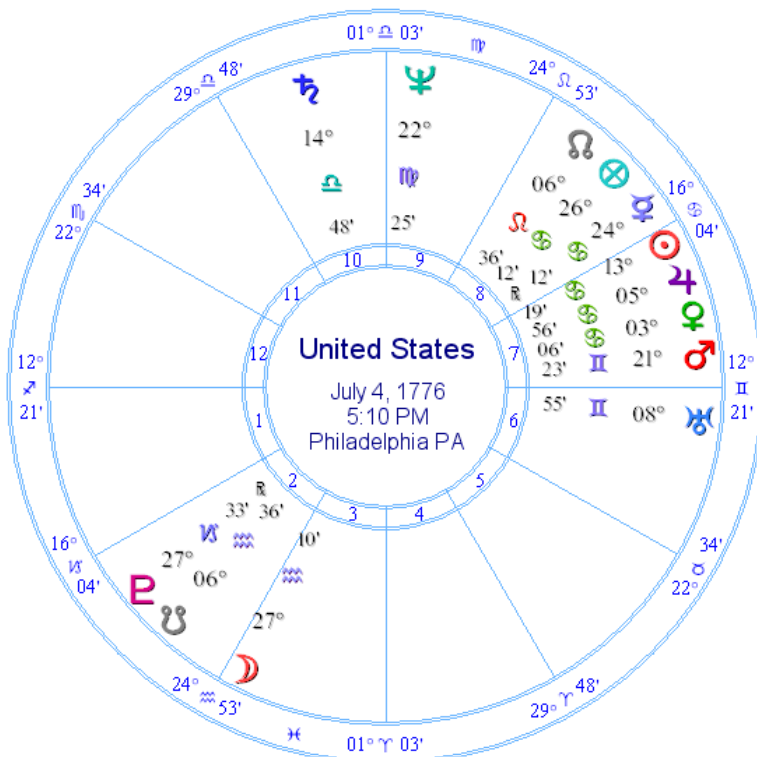

There is no question in my mind as to who is to become the next President. However, Mr. McCain's Pluto is the highest elevated planet in his chart conjunct the M.C. Mr. Richard Nixon had Pluto in the 10th house. It would not surprise me, if Mr. McCain would fall from grace too. There exists a possibility that his friends will backstab him, as the ruler of his Fortuna (misfortune) is Neptune located in the 11th house of friends. At the time of the election his progressed Fortuna 22 Libra is conjunct the Ascendant. The progressed MC is 7 Libra trine the U.S. Uranus. (What a surprise it will be for a number of people). The progressed Ascendant at 16 Sagittarius is conjunct his Jupiter. Transiting Pluto at 1 Capricorn will be conjunct the natal North Node. His progressed Moon will be conjunct U.S. Neptune. His progressed Mars will be trine U.S. Pluto.

Perhaps you will find more aspects, but I believe these should be enough to state that Mr. McCain will be elected.