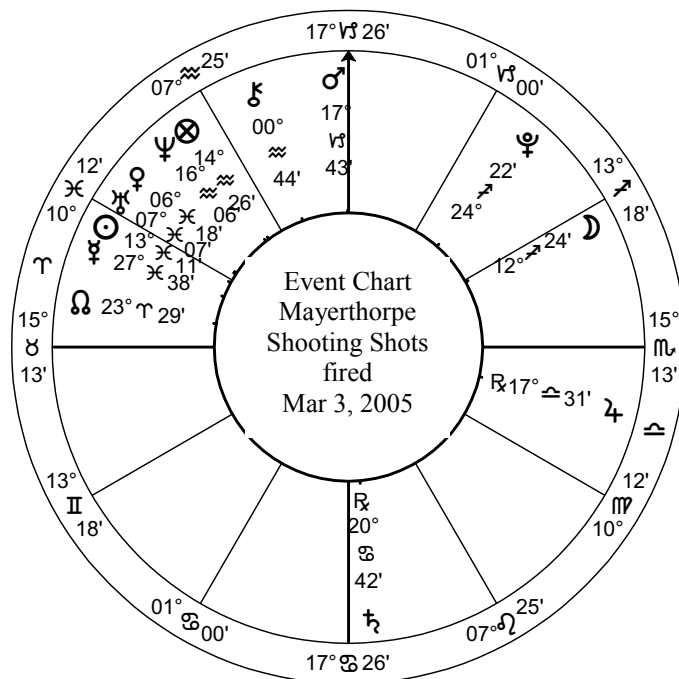

The Edmonton Astrological Society

General Meeting Minutes

March 11, 2005

Condor Machinery

The meeting was called to order at 7:35 pm by President Julie Carlin.

The minutes of the January meeting were reviewed. Motion was made to approve the minutes by Roger, seconded by Sandra.

Sandra McPherson presented the Treasurer's Report, approved.

Membership Director, Josie Pidborochinski, reported a paid membership of 21 members to date, plus 3 or 4 newsletter memberships. Attendance at the February meeting was 15 members and 8 guests.

Old Business: No old business was discussed.

New Business: Inge Lohse reported on the status of arranging for a speaker at the upcoming June retreat. Anne Massey was invited to speak, but replied that she was not available. Paul Hewitt was invited and accepted. Anne later contacted Inge to let her know that she had rearranged her schedule and was not planning to speak. After much discussion by the membership, with no firm consensus, it was decided that the Executive will meet to examine the situation.

The meeting was adjourned at 7:55, motion by Inge, seconded by Sharon.

Mayerthorpe Shooting continued

Mar 2, 2005 5:30 pm

Police arrive at the Roszko farm. Bailiffs search the property and inside a Quonset hut, find what appears to be an automotive chop shop and a marijuana grow operation.

Mar 2, 2005 7:55 pm

Bailiffs leave the scene. Patrols start searching area for Roszko.

Mar 2, 2005 11:30 pm

Members of the Edmonton "Green Team" arrive to assist in the search. They uncover marijuana plants and ammunition. Constables Gordon and Johnston are recalled to guard the scene.

Event Chart continued pg 1

Police are ruled by Virgo. The transiting Ascendant is a 4 Virgo, trine Fortuna of the event chart. The transiting Moon is at 4 Sagittarius square the transiting Ascendant.

Event 7:55 pm

Transiting Moon, at 5 Sagittarius is square Venus, ruler, 4th house of the farm.

Event 11:30 pm

Transiting Moon is at 7 Sagittarius square the event chart Uranus of discoveries. Uranus is in mutual reception with the illicit planet of Neptune, of disclosure. Neptune rules drugs.