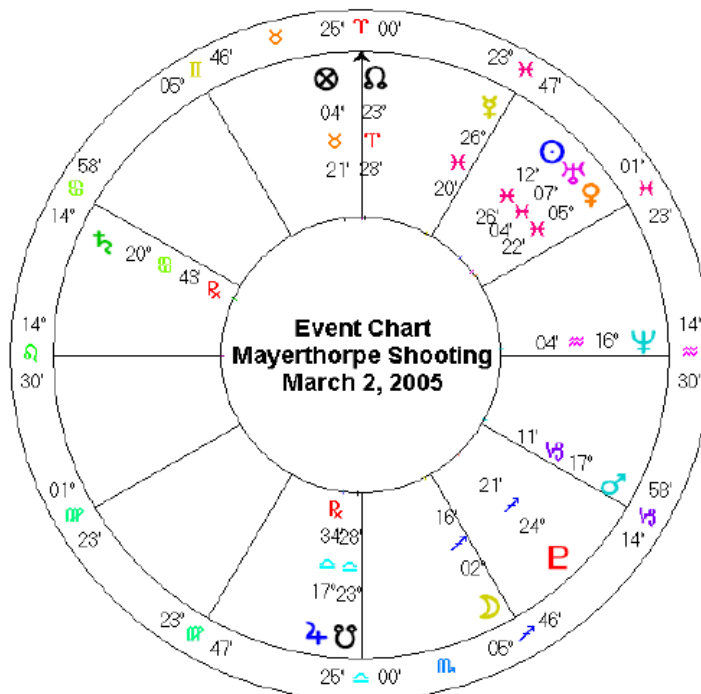

**Special Points
Of Interest!**

- ♦ *Did you know that a decumbiture chart was... see Potpourri page 5*
- ♦ *Karol Wojtyla born May 18, 1920 became... see John Paul 11 page 5*

Edmonton Astrological Society

Astrology Edmonton

www.astrologyedmonton.com

Official Newsletter of the
Edmonton Astrological
Society founded Dec 10th,
1977 in Edmonton, AB

In The News: *Mayerthorpe Shooting by Inge Lohse*

It was the worst massacre of RCMP officers in Canadian history and sent waves of shock and grief across the country.

The incident began after a bailiff conducting a property seizure discovered a marijuana grow operation along with stolen auto parts. Roszko had been seen leaving the property 18 hours before the shooting. He managed to sneak back onto the farm undetected. Roszko was notorious in the Mayerthorpe area for intimidating residents with threats and acts of violence, and for being in trouble with the law.

Events in the fatal shooting March 3 of four RCMP officers near Mayerthorpe, Alberta, started on March 2, 2005 at 3:30 pm

(Continued on pg 3-4)

The time line of events from "The Canadian Press" website.